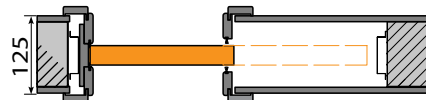

Dekory:

Fólie Portadecor ★★★★★☆

- 1, 2, 3, 4, 5,

Fólie Portasynchro 3D ★★★★★☆

- 6, 7, 8, 9, 10, 11, 12

Fólie Portaperfect 3D ★★★★★☆

- 13, 14, 15, 16, 17, 18, 19, 20, 21, 22

Laminát CPL HQ ★★★★★☆

- 3, 23, 24, 2, 25, 22, 26, 19, 27, 28, 29, 30 (I. skupina)

- 31, 32, 33, 34, 35 (II. skupina)

Gladstone / Halifax ★★★★★☆

- 36, 37, 38, 39, 40, 41

Lak Premium ★★★★★☆

- 3